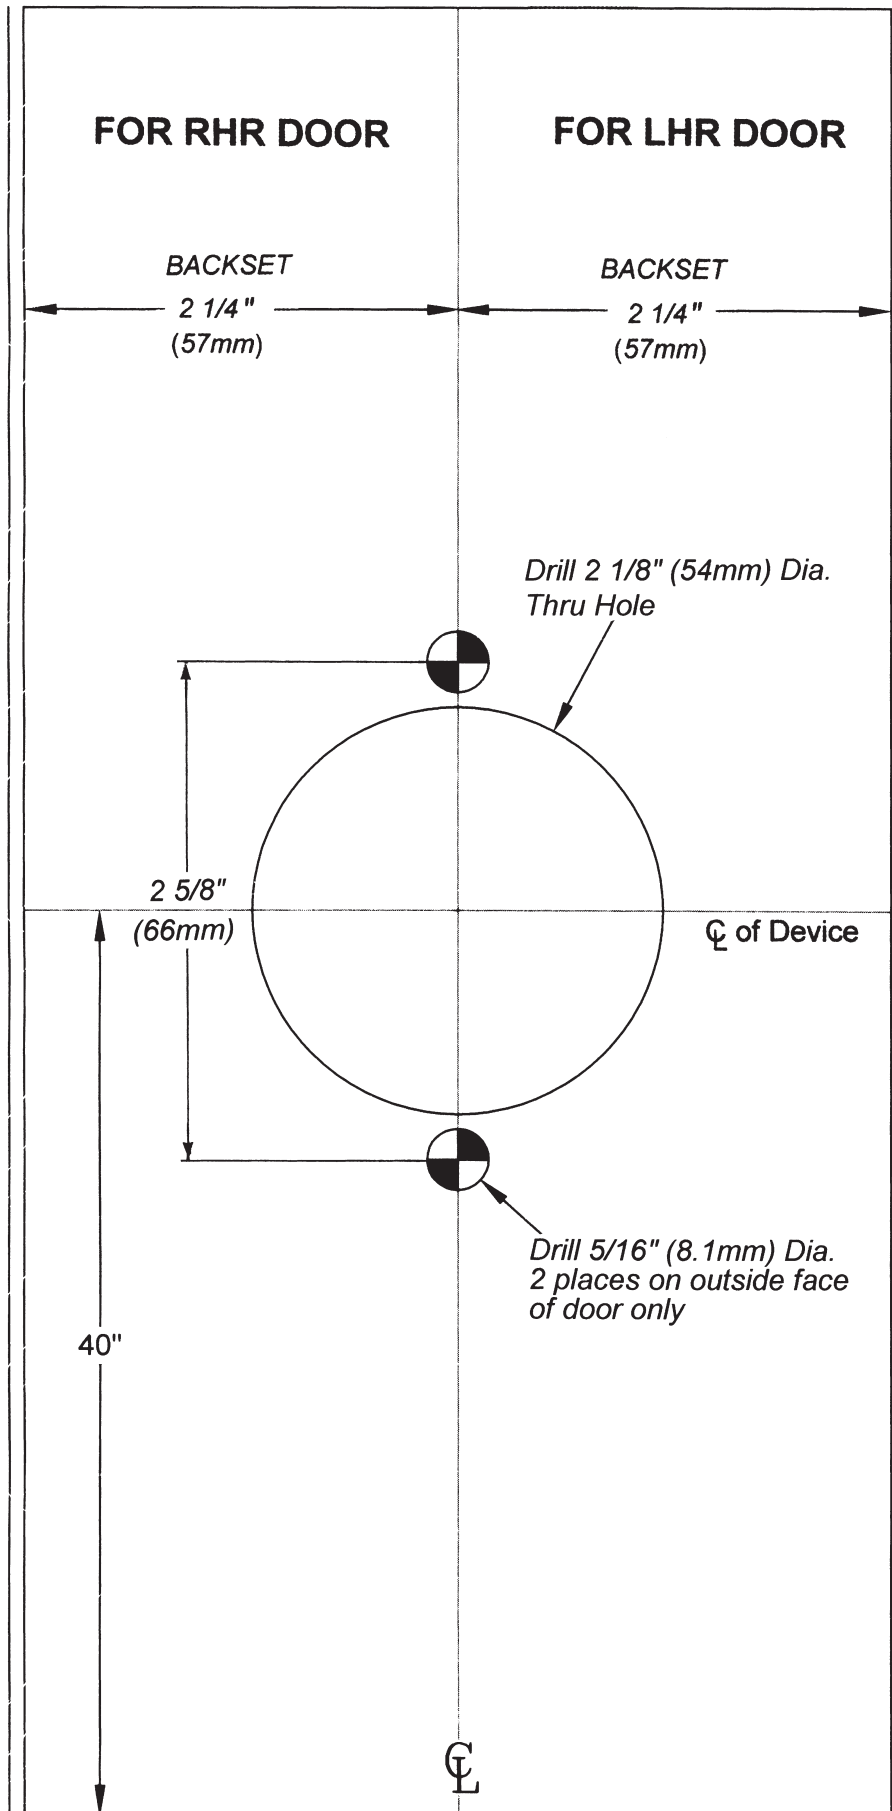

**TEMPLATE
FOR ROUND ROSE LEVER TRIM
MODEL : 40K**

** Use For E4200/E4200F RIM or E4300/E4300F SVR Exit Device*

NOTE:

1. For single door & double doors with mullion applications, the backset 2 - 1/4" (57mm) is to *face of stop*.
2. For double doors without mullion applications, the backset 2 - 1/4" (57mm) is to *edge of door*.

Finished Floor