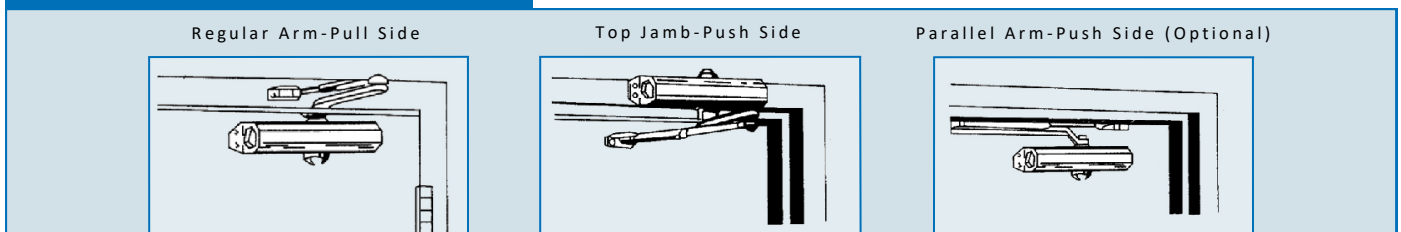

STANDARD FEATURES

- UL/cUL Listed, UL 10C 3 hours fire rating
- Sized models: C1020 (Size 2), C1030 (Size 3)
- Cast aluminum body and forged steel arm
- Regular arm and top jamb mount
- Non handed installation
- Adjustable sweep and latching speeds (not available with backcheck)
- Self tapping and drilling screws
- Finishes: (ALUM) Aluminum, (DU) Duranodic (Other colors available upon request)
- Warranty: Limited 3 years

OPTIONAL FEATURES

- Parallel arm bracket

DIMENSIONS

	(A)	7 1/8" (182mm)
	(B)	6 1/2" (165mm)
	(C)	3/4" (19mm)
	(D)	1 5/8" (41mm)
	(E)	2 15/32" (63mm)
	(F)	1 3/4" (44mm)

INSTALLATIONS

SELECTION GUIDE

Closer Size	Maximum Door Width				Maximum Door Weight
	Regular & Top Jamb Arm		Parallel Arm (Optional)		
	Interior Door	Exterior Door	Interior Door	Exterior Door	
2	32" (813mm)	N/A	30" (762mm)	N/A	25-45 (KGS)
3	36" (914mm)	N/A	34" (863mm)	N/A	45-65 (KGS)