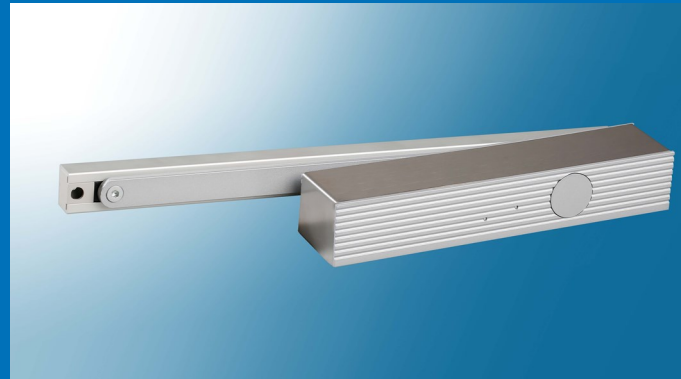

C2600 Door Closer

**ADJ Model:
C2625**

MAAX C2600 Series door closer is designed to provide higher efficiency with the aesthetics of track type door closer. The innovative cam-action design provides strong closing force and control at the latch position while offering much lower opening resistance which makes the door very easy to open. The C2600 closer is an ideal solution for large sized door openings in institutional and commercial applications including hospitals, universities and office buildings.

STANDARD FEATURES

- UL/cUL Listed for 3 hours fire rating
- UL 10C positive pressure
- Adjustable model: C2325 (ADJ 2-5)
- Aluminum body and sliding arm track
- Efficient cam and roller design
- Closer body can be installed on the door or on the frame head
- Non handed installation
- Maximum opening 160° (size 2) to 130° (size 5)
- Door thickness 1 3/4" (44mm) minimum
- Adjustable sweep and latching speeds
- Adjustable backcheck (BC)
- Finish: (ALUM) Aluminum
- Warranty: Limited 5 years

OPTIONAL FEATURES

- Delayed action (DA)
- Hold open track (for non fire rated doors)

DIMENSIONS

(A)	11 1/4" (286mm)
(B)	3 15/16" (100mm)
(C)	1 3/4" (45mm)
(D)	1 15/16" (49mm)
(E)	2 1/2" (62mm)
(F)	16 7/8" (429mm)
(G)	18 1/8" (460mm)
(H)	7/8" (21mm)