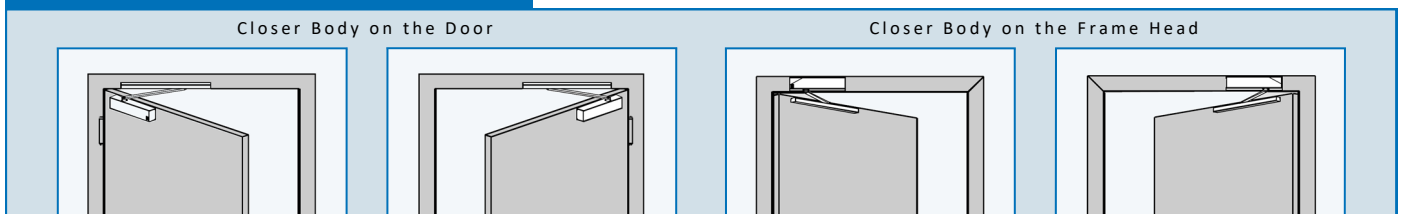

STANDARD FEATURES

- UL/cUL Listed for 3 hours fire rating
- UL 10C positive pressure
- Adjustable model: C2325 (ADJ 2-5)
- Aluminum body and sliding arm track
- Efficient cam and roller design
- Closer body can be installed on the door or on the frame head
- Non handed installation
- Maximum opening 160° (size 2) to 130° (size 5)
- Door thickness 1 3/4" (44mm) minimum
- Adjustable sweep and latching speeds
- Adjustable backcheck (BC)
- Finish: (ALUM) Aluminum
- Warranty: Limited 5 years

OPTIONAL FEATURES

- Delayed action (DA)
- Hold open track (for non fire rated doors)

DIMENSIONS

(A)	11 1/4" (286mm)
(B)	3 15/16" (100mm)
(C)	1 3/4" (45mm)
(D)	1 15/16" (49mm)
(E)	2 1/2" (62mm)
(F)	16 7/8" (429mm)
(G)	18 1/8" (460mm)
(H)	7/8" (21mm)

INSTALLATIONS

SELECTION GUIDE

Closer Size	Maximum Door Width			Maximum Door Weight
	Interior Door	Exterior Door (Inswing)	Exterior Door (Outswing)	
2	34" (864mm)	N/A	N/A	25-45 (KGS)
3	40" (1016mm)	30" (762mm)	36" (914mm)	45-65 (KGS)
4	46" (1168mm)	36" (914mm)	42" (1067mm)	65-85 (KGS)
5	52" (1321mm)	42" (1067mm)	46" (1168mm)	85-120 (KGS)