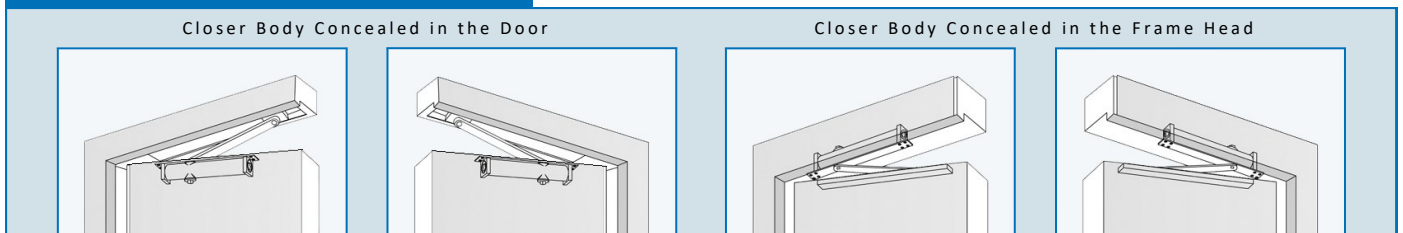

STANDARD FEATURES

- UL/cUL Listed for 3 hours fire rating
- UL 10C positive pressure
- Adjustable model: C2324 (ADJ 2-4)
- Aluminum body and sliding arm track
- Efficient cam and roller design
- Closer body can be concealed in door or in the frame head
- Non handed installation
- Maximum opening 120° (size 2) to 110° (size 4)
- Door thickness 1 3/4" (44mm) minimum
- Adjustable sweep and latching speeds
- Adjustable backcheck (BC)
- Finish: (ALUM) Aluminum
- Warranty: Limited 5 years

OPTIONAL FEATURES

- Hold open track (for non fire rated doors)

DIMENSIONS

(A)	13 5/16" (338mm)
(B)	12 5/8" (320mm)
(C)	17 5/16" (440mm)
(D)	3/4" (20mm)
(E)	1 5/16" (33mm)
(F)	9 7/16" (240mm)
(G)	1 13/16" (46mm)
(H)	3 1/32" (77mm)

INSTALLATIONS

SELECTION GUIDE

Closer Size	Maximum Door Width			Maximum Door Weight
	Interior Door	Exterior Door (Inswing)	Exterior Door (Outswing)	
2	34" (864mm)	N/A	N/A	25-45 (KGS)
3	40" (1016mm)	30" (762mm)	36" (914mm)	45-65 (KGS)
4	46" (1168mm)	36" (914mm)	42" (1067mm)	65-85 (KGS)